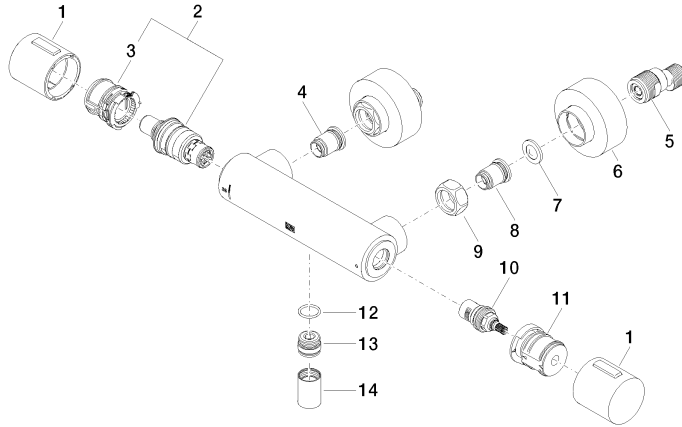

Shower thermostat for wall mounting - Chrome

IMO

34 442 979

- slide-on rosettes Ø 70 mm
- gauge 150 mm - 13 mm
- 3/8" shower outlet
- with volume control

Intrinsic protection against back flow.

Fits: IMO, LULU, MEM, TARA, LISSÉ, VAIA, META

34 442 979

mm [inches]

Flow rate chart

Certificates

DVGW_DW-
6509DN0123.

LGA_29986.

WRAS_2204005.

Belgaqua_21-032-
27_5.

34 442 979

Parts for other finishes can be found here: [Brushed](#)
[Platinum](#)

Spare parts list

No.	Item Number	Name	Quantity used	Delivery time
1	90 17 33 015 00-00	handle	1	10
2	90 15 02 070 00 90	cartridge	1	2
3	90 30 40 010 00 90	regulator	1	2
4	04 31 20 530 00 90	insert	1	2
5	04 11 04 030 00 90	connection	2	2
6	90 31 20 512 00-00	rosette	2	2
7	09 29 30 050 90	sieve	2	2
8	04 31 20 540 00 90	insert	1	2
9	09 24 77 008-00	nut	2	10
10	90 90 03 236 00 90	top	1	2
11	90 30 40 017 00 90	base	1	2
12	90 14 10 010 00 90	seal	1	2
13	09 31 20 511-00	nipple	1	10
14	90 21 02 069 00-00	cover	1	10